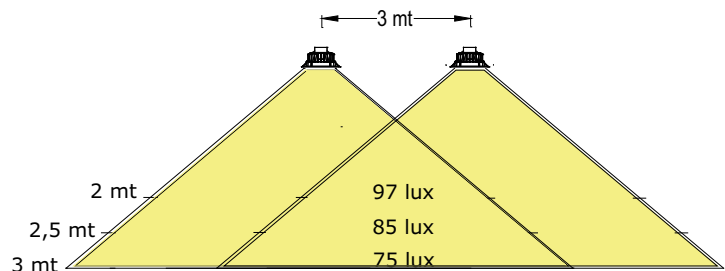

LED DOWNLIGHT 6" 15W DL-15x-01A

Environmental Specification

Parameter	Rating
Humidity	85% max.
Storage Temperature	-20° ~ 50°C
Operating Temperature	-15° ~ 50°C
Surface Temperature	<50°C

Power Supply Specification

Parameter	Rating
Input Voltage	100~240VAC
Input Voltage Range	90~264VAC
Power Factor	>0,9
Power Consumption	15W

Photometry