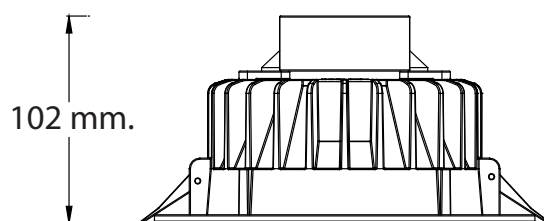

LED DOWNLIGHT 6" 15W DL-15x-01A

Equipped by 33 high performance LED with excellent thermal design.
Uniform and soft light emission. Essential design, simple and elegant.
Low power consumption. Output comparable with 2x18W CFL lamps.
Low working temperature helps to keep lower room temperature
Sturdy aluminium housing. White painted front rim.

- General Light - spot lights
- Bar - club -restaurant
- Shop windows
- Home - Office
- Interior Design

LED DOWNLIGHT 6" 15W DL-15x-01A

Environmental Specification

Parameter	Rating
Humidity	85% max.
Storage Temperature	-20° ~ 50°C
Operating Temperature	-15° ~ 50°C
Surface Temperature	<50°C

Power Supply Specification

Parameter	Rating
Input Voltage	100~240VAC
Input Voltage Range	90~264VAC
Power Factor	>0,9
Power Consumption	15W

Photometry

data from test on DL-15WC-01A

file IES available.

Intensity distribution @ 3 meters

angle	0°	10°	20°	30°	40°	50°	60°	70°	80°	90°
lux	69	67	60	50	40	32	20	10	6	4

Ordering information:

Part Number	White LED Colour	Radiation Angle	Colour Temperature		CRI %	Luminous Flux typ.	Illuminance @ 1 mt.
			min.	max.			
DL-15W-01A	Warm	90°	2800K	3800K	80	1000 lm	430 lux
DL-15N-01A	Neutral	90°	3500K	4500K	80	1100 lm	490 lux
DL-15C-01A	Cold	90°	5000K	7000K	80	1100 lm	490 lux