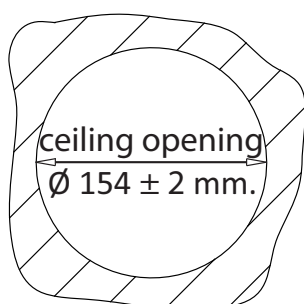

LED DOWNLIGHT 6" 15W DL-15x-01A

Equipped by 33 high performance LED with excellent thermal design.
Uniform and soft light emission. Essential design, simple and elegant.
Low power consumption. Output comparable with 2x18W CFL lamps.
Low working temperature helps to keep lower room temperature
Sturdy aluminium housing. White painted front rim.

- General Light - spot lights
- Bar - club -restaurant
- Shop windows
- Home - Office
- Interior Design

LED DOWNLIGHT 6" 15W DL-15x-01A

Environmental Specification

Parameter	Rating
Humidity	85% max.
Storage Temperature	-20° ~ 50°C
Operating Temperature	-15° ~ 50°C
Surface Temperature	<50°C

angle	0°	10°	20°	30°	40°	50°	60°	70°	80°	90°
lux	69	67	60	50	40	32	20	10	6	4

Ordering information:

Part Number	White LED Colour	Radiation Angle	Colour Temperature		CRI %	Luminous Flux typ.	Illuminance @ 1 mt.
			min.	max.			
DL-15W-01A	Warm	90°	2800K	3800K	80	1000 lm	430 lux
DL-15N-01A	Neutral	90°	3500K	4500K	80	1100 lm	490 lux
DL-15C-01A	Cold	90°	5000K	7000K	80	1100 lm	490 lux