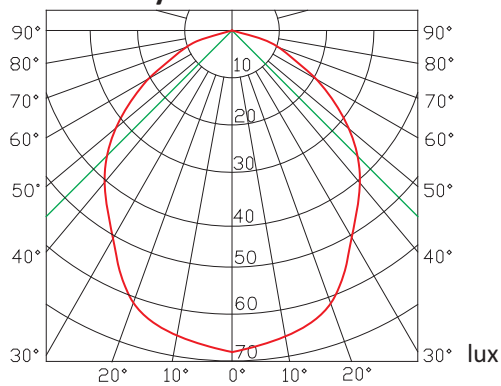

LED DOWNLIGHT 6" 15W DL-15x-01A

Environmental Specification

Parameter	Rating
Humidity	85% max.
Storage Temperature	-20° ~ 50°C
Operating Temperature	-15° ~ 50°C
Surface Temperature	<50°C

Power Supply Specification

Parameter	Rating
Input Voltage	100~240VAC
Input Voltage Range	90~264VAC
Power Factor	>0,9
Power Consumption	15W

Photometry