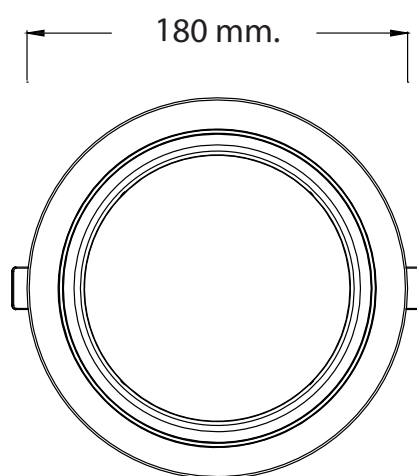

LED DOWNLIGHT 6" 15W DL-15x-01A

Equipped by 33 high performance LED with excellent thermal design.
Uniform and soft light emission. Essential design, simple and elegant.
Low power consumption. Output comparable with 2x18W CFL lamps.
Low working temperature helps to keep lower room temperature
Sturdy aluminium housing. White painted front rim.

- General Light - spot lights
- Bar - club -restaurant
- Shop windows
- Home - Office
- Interior Design

LED DOWNLIGHT 6" 15W DL-15x-01A

Environmental Specification

Parameter	Rating
Humidity	85% max.
Storage Temperature	-20° ~ 50°C
Operating Temperature	-15° ~ 50°C
Surface Temperature	<50°C

Power Supply Specification

Parameter	Rating
Input Voltage	100~240VAC
Input Voltage Range	90~264VAC
Power Factor	>0,9
Power Consumption	15W

Photometry

data from test on DL-15WC-01A

file IES available.

Intensity distribution @ 3 meters

angle	0°	10°	20°	30°	40°	50°	60°	70°	80°	90°
lux	69	67	60	50	40	32	20	10	6	4

Ordering information:

Part Number	White LED Colour	Radiation Angle	Colour Temperature		CRI %	Luminous Flux typ.	Illuminance @ 1 mt.
			min.	max.			
DL-15W-01A	Warm	90°	2800K	3800K	80	1000 lm	430 lux
DL-15N-01A	Neutral	90°	3500K	4500K	80	1100 lm	490 lux
DL-15C-01A	Cold	90°	5000K	7000K	80	1100 lm	490 lux